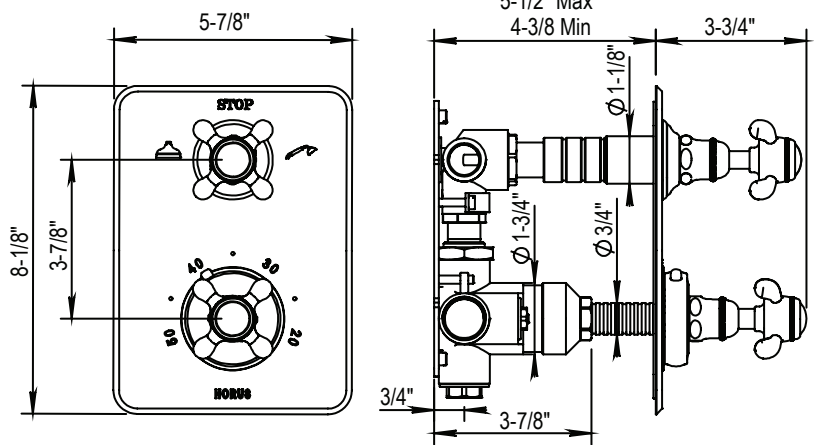

HORUS

MONTMARTRE THERMOSTATIC TRIM

102.07.508

102.50.508

FEATURES

- 3/4" Thermostatic Trim
- Single Function 2-way diverter
- With Service Stops
- Rough-in Required: 100.92.593BT

STANDARD FINISHES

SPECIALTY FINISHES