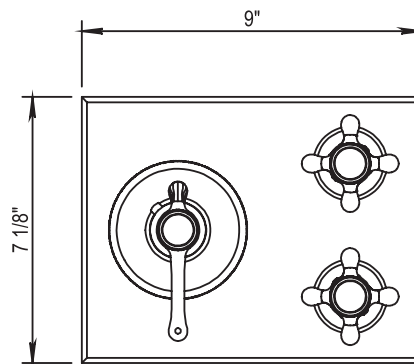

### FEATURES

- 3/4" Thermostatic Trim
- Requires Rough in: 100.92.597BT