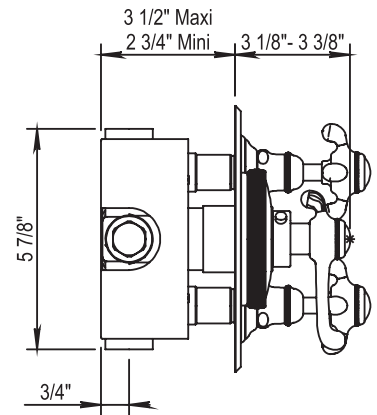

### FEATURES

- 3/4" Thermostatic Trim
- Requires Rough in: 100.92.597BT