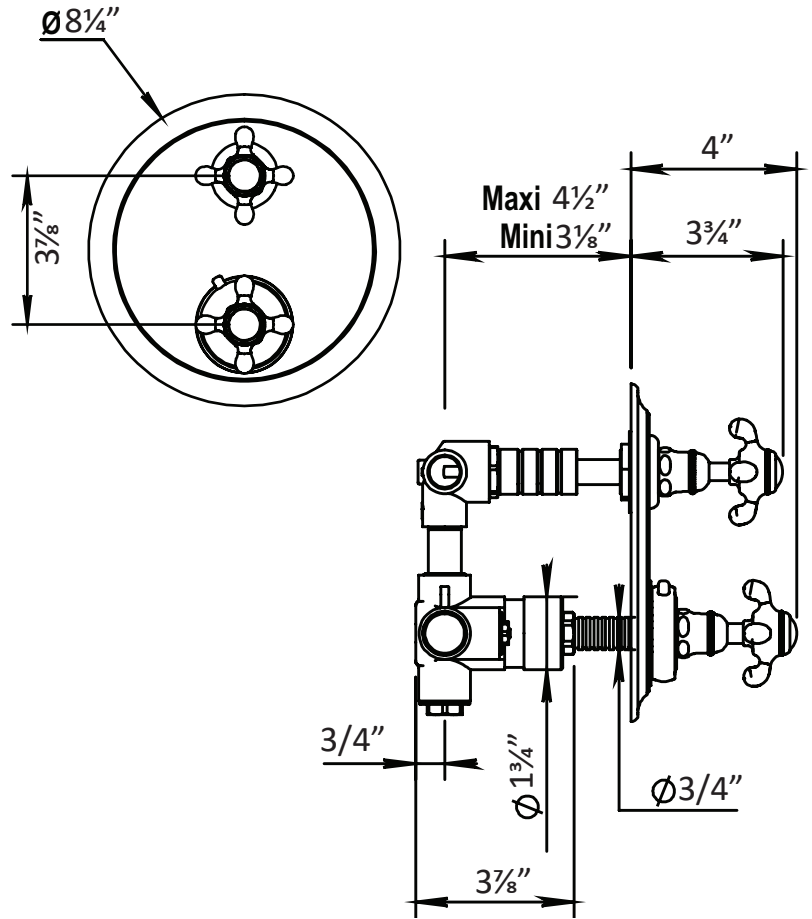

HORUS

MONTMARTRE THERMOSTATIC TRIM

FEATURES

- 3/4" Thermostatic Trim
- Single Function 3-way diverter
- With Service Stops
- Rough-in Required: 100.92.599BT

STANDARD FINISHES

SPECIALTY FINISHES

GLOSSY FINISHES