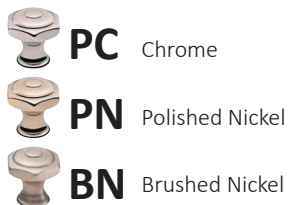

## ST GERMAIN & MONTMARTRE GLASS SHELF

102.07.603

- Solid Brass
- Glass Shelf
- Mounting Hardware Included

### STANDARD FINISHES