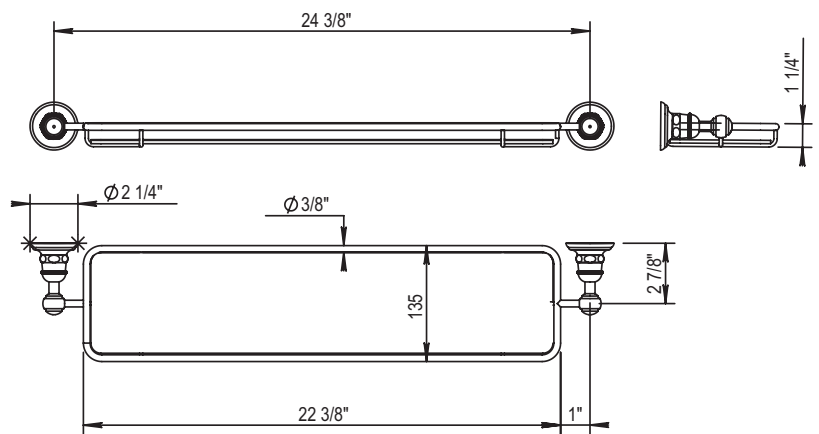

## ST GERMAIN & MONTMARTRE GLASS SHELF

102.07.603

- Solid Brass
- Glass Shelf
- Mounting Hardware Included