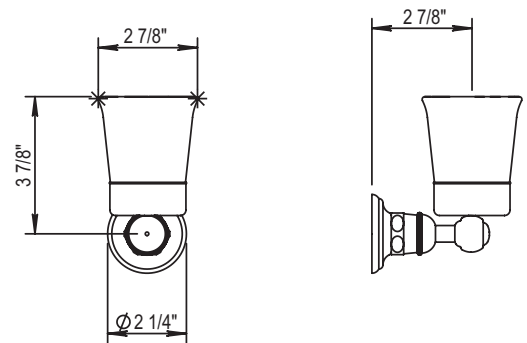

HORUS

ST GERMAIN & MONTMARTRE TUMBLER SET

102.07.604

- Solid Brass
- Porcelain Tumbler
- Mounting Hardware Included

STANDARD FINISHES

SPECIALTY FINISHES

GLOSSY FINISHES

MATTE FINISHES