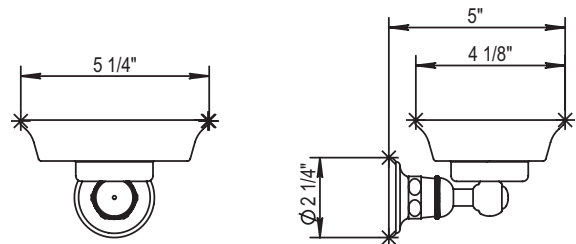

HORUS

ST GERMAIN & MONTMARTRE SOAP DISH SET

102.07.605

- Solid Brass
- Porcelain Soap Dish
- Mounting Hardware Included

STANDARD FINISHES

SPECIALTY FINISHES

GLOSSY FINISHES

MATTE FINISHES