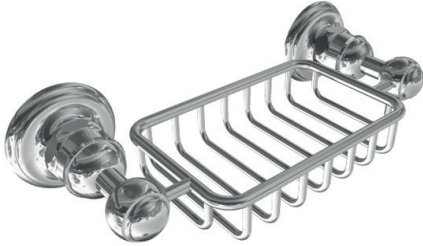

## ST GERMAIN & MONTMARTRE SOAP BASKET

102.07.606

- Solid Brass
- Mounting Hardware Included