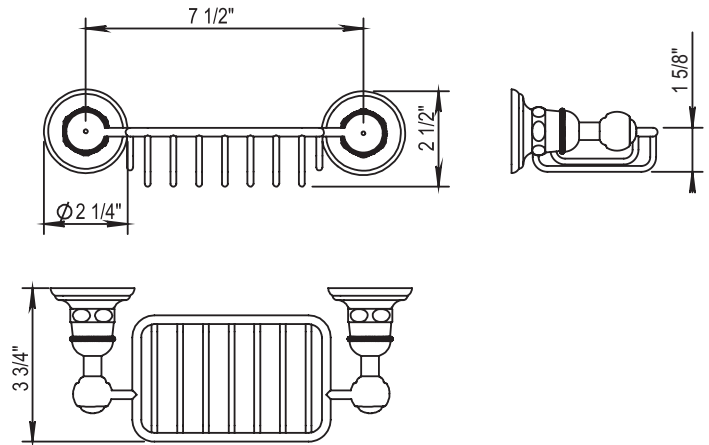

## ST GERMAIN & MONTMARTRE SOAP BASKET

102.07.606

- Solid Brass
- Mounting Hardware Included