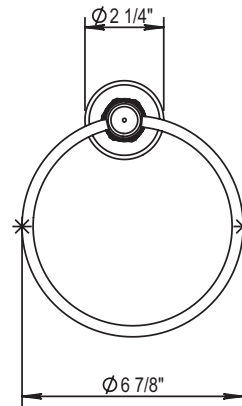

## ST GERMAIN & MONTMARTRE TOWEL RING

102.07.609

- Solid Brass
- Mounting Hardware Included