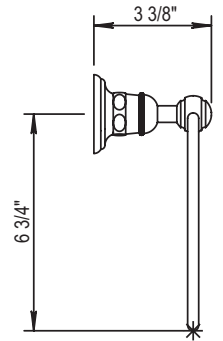

## ST GERMAIN & MONTMARTRE TOWEL RING

102.07.609

- Solid Brass
- Mounting Hardware Included