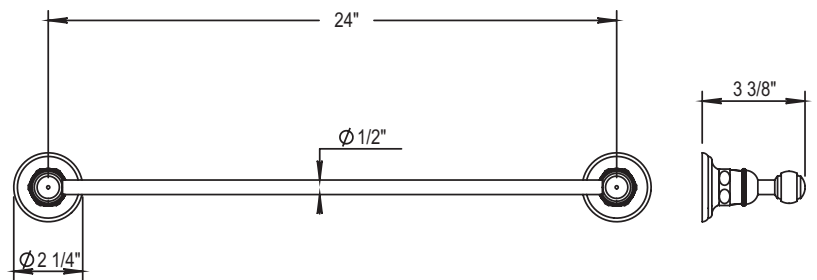

HORUS

ST GERMAIN & MONTMARTRE 24" TOWEL RAIL

102.07.611

- Solid Brass
- Mounting Hardware Included
- Can be cut to size

STANDARD FINISHES

SPECIALTY FINISHES

GLOSSY FINISHES

MATTE FINISHES