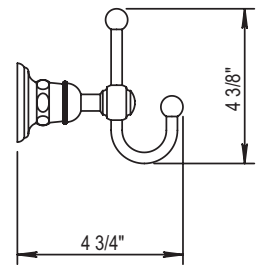

HORUS

ST GERMAIN & MONTMARTRE SINGLE ROBE HOOK

102.07.613

- Solid Brass
- Mounting Hardware Included

STANDARD FINISHES

SPECIALTY FINISHES

GLOSSY FINISHES

MATTE FINISHES