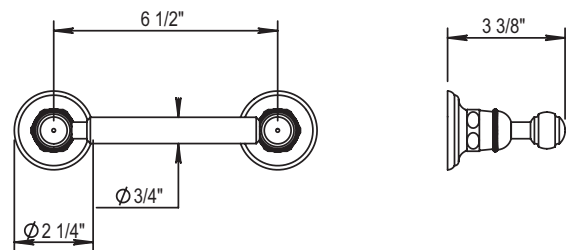

## ST GERMAIN & MONTMARTRE DOUBLE POSTED TOILET PAPER HOLDER

102.07.617

- Solid Brass
- Mounting Hardware Included