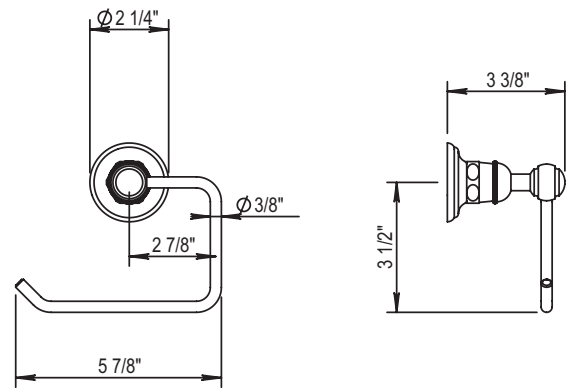

HORUS

ST GERMAIN & MONTMARTRE SINGLE POSTED TOILET PAPER HOLDER

102.07.618

- Solid Brass
- Mounting Hardware Included

STANDARD FINISHES

SPECIALTY FINISHES

GLOSSY FINISHES

MATTE FINISHES