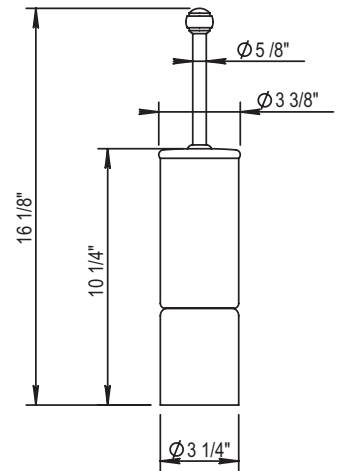

HORUS

ST GERMAIN & MONTMARTRE TOILET BRUSH SET

102.07.619

- Solid Brass
- Wall Hung
- Mounting Hardware Included

STANDARD FINISHES

SPECIALTY FINISHES

GLOSSY FINISHES

MATTE FINISHES