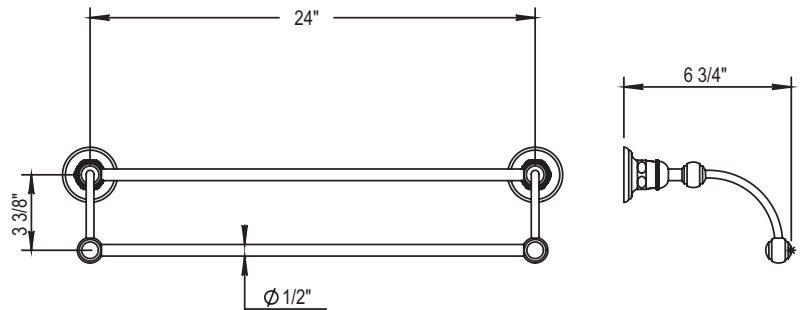

HORUS

ST GERMAIN & MONTMARTRE 24" DOUBLE TOWEL RAIL

102.07.620

- Solid Brass
- Mounting Hardware Included
- Can be cut to size

STANDARD FINISHES

SPECIALTY FINISHES

GLOSSY FINISHES

MATTE FINISHES