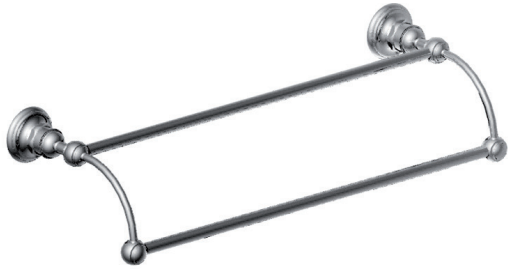

HORUS

ST GERMAIN & MONTMARTRE 24" DOUBLE TOWEL RAIL

102.07.620

- Solid Brass
- Mounting Hardware Included
- Can be cut to size

STANDARD FINISHES

SPECIALTY FINISHES

GLOSSY FINISHES

MATTE FINISHES