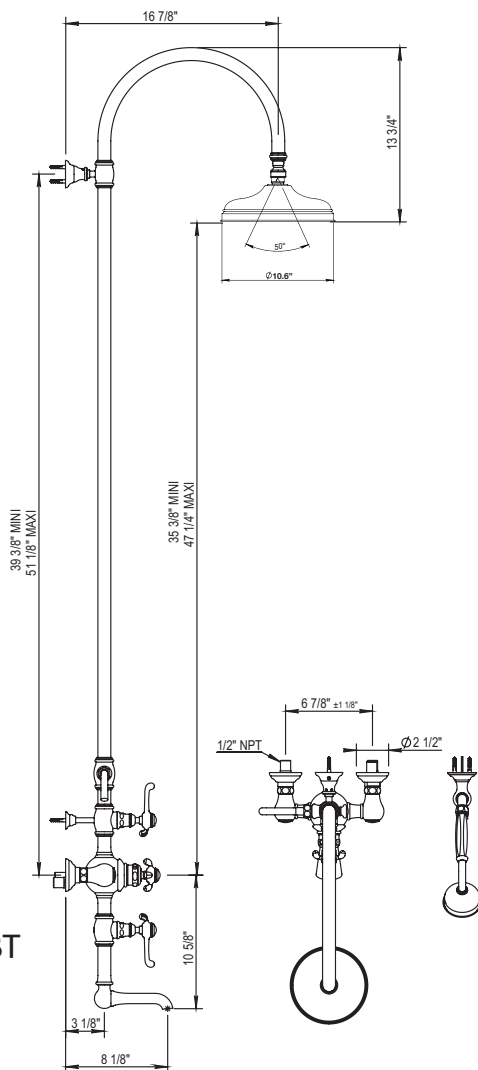

HORUS

MONTMARTRE EXPOSED THERMOSTATIC SHOWER

102.07.754-10

- Thermostatic Cartridge: HOP92.788BT
- Volume Control Cartridges: HOP92.553BT

STANDARD FINISHES

- PC** Chrome
- PN** Polished Nickel
- BN** Brushed Nickel