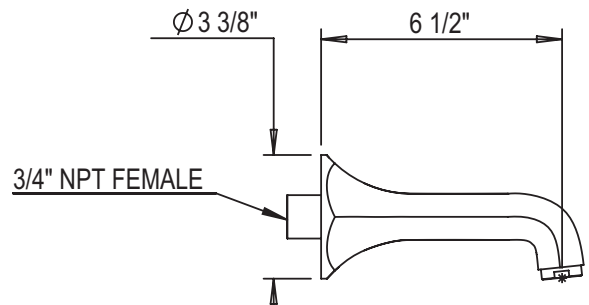

HORUS

ASCOTT
TUB SPOUT

102.20.471

- 3/4" Female NPT
- Solid Brass

STANDARD FINISHES

SPECIALTY FINISHES

GLOSSY FINISHES

MATTE FINISHES