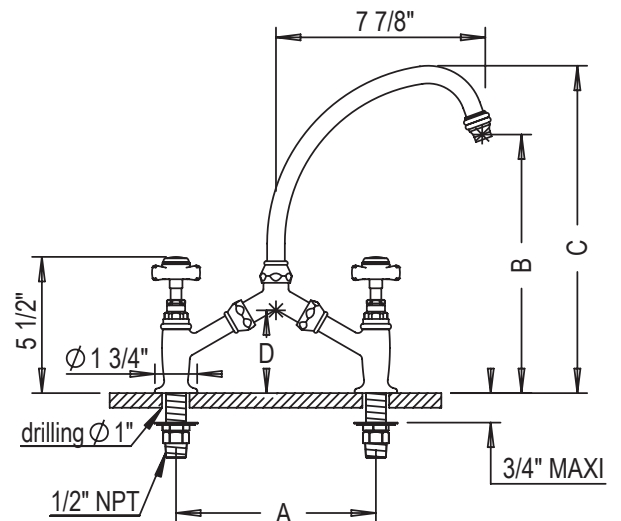

HORUS

KITCHEN 2 HOLE GOOSENECK BRIDGE KITCHEN FAUCET

100.28.121

- Cartridge: HOP92.118BT.L (left) & HOP92.118BT.R (right)

STANDARD FINISHES

SPECIALTY FINISHES

GLOSSY FINISHES

MATTE FINISHES