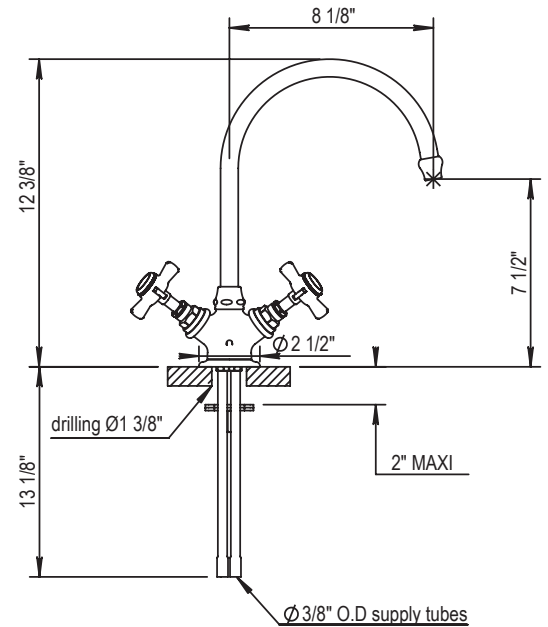

## KITCHEN SINGLE HOLE GOOSENECK KITCHEN FAUCET

100.28.133

- Cartridge: HOP92.118BT.L (left) & HOP92.118BT.R (right)