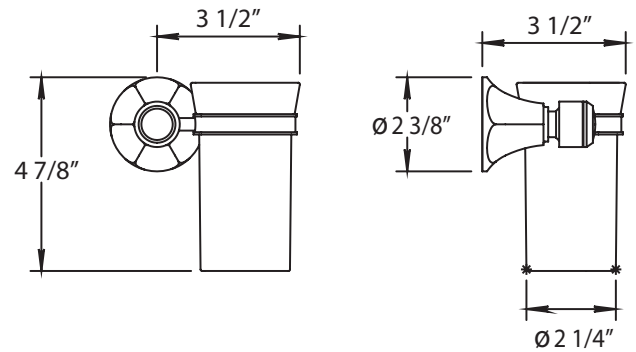

HORUS

ASCOTT TUMBLER HOLDER SET

102.32.604

- Solid Brass
- Porcelain Tumbler
- Mounting Hardware Included

STANDARD FINISHES

SPECIALTY FINISHES

GLOSSY FINISHES

MATTE FINISHES