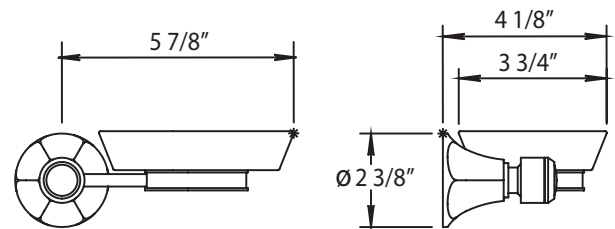

HORUS

ASCOTT SOAP DISH SET

102.32.605

- Solid Brass
- Porcelain Soap Dish
- Mounting Hardware Included

STANDARD FINISHES

SPECIALTY FINISHES

GLOSSY FINISHES

MATTE FINISHES