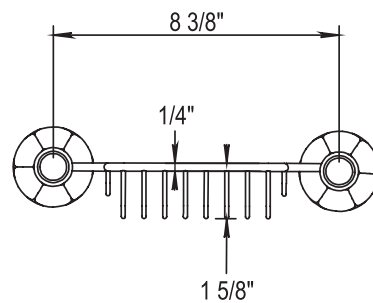

HORUS

ASCOTT SOAP BASKET

102.32.606

- Solid Brass
- Mounting Hardware Included

STANDARD FINISHES

SPECIALTY FINISHES

GLOSSY FINISHES

MATTE FINISHES