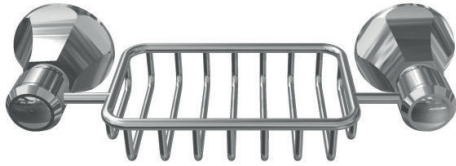

HORUS

ASCOTT SOAP BASKET

102.32.606

- Solid Brass
- Mounting Hardware Included

STANDARD FINISHES

SPECIALTY FINISHES

GLOSSY FINISHES

MATTE FINISHES