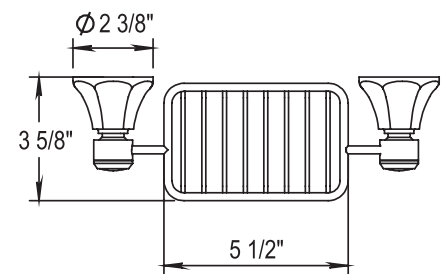

HORUS

ASCOTT SOAP BASKET

102.32.606

- Solid Brass
- Mounting Hardware Included

STANDARD FINISHES

SPECIALTY FINISHES

GLOSSY FINISHES

MATTE FINISHES