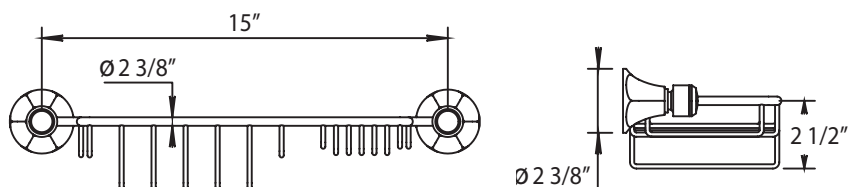

HORUS

ASCOTT SOAP & SPONGE BASKET

102.32.607

- Solid Brass
- Mounting Hardware Included

STANDARD FINISHES

SPECIALTY FINISHES

GLOSSY FINISHES

MATTE FINISHES