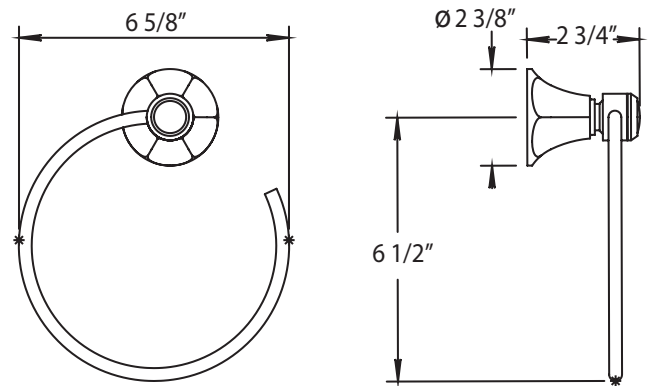

HORUS

ASCOTT TOWEL RING

102.32.609

- Solid Brass
- Mounting Hardware Included

STANDARD FINISHES

SPECIALTY FINISHES

GLOSSY FINISHES

MATTE FINISHES