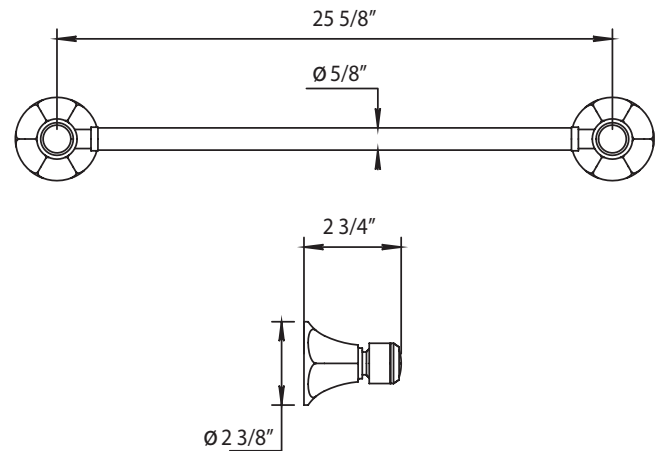

HORUS

ASCOTT
24" TOWEL BAR

102.32.611

- Solid Brass
- Mounting Hardware Included

STANDARD FINISHES

SPECIALTY FINISHES

GLOSSY FINISHES

MATTE FINISHES