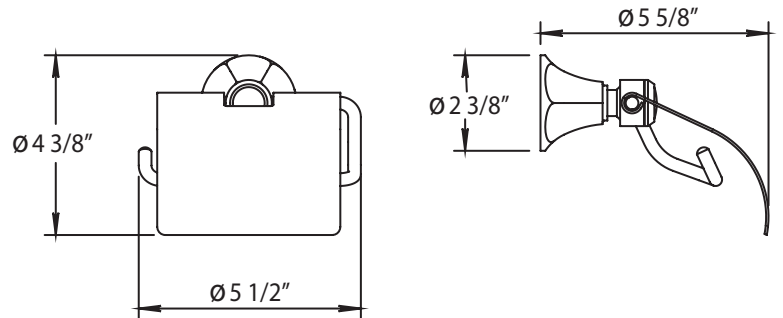

HORUS

ASCOTT HOODED TOILET PAPER HOLDER

102.32.617

- Solid Brass
- Mounting Hardware Included

STANDARD FINISHES

SPECIALTY FINISHES

GLOSSY FINISHES

MATTE FINISHES