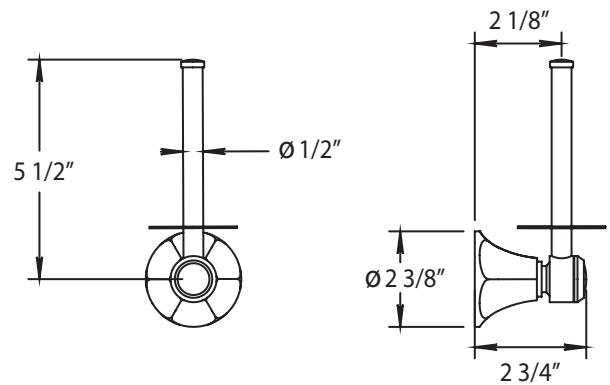

HORUS

ASCOTT SPARE TOILET PAPER HOLDER

102.32.618

- Solid Brass
- Mounting Hardware Included

STANDARD FINISHES

SPECIALTY FINISHES

GLOSSY FINISHES

MATTE FINISHES