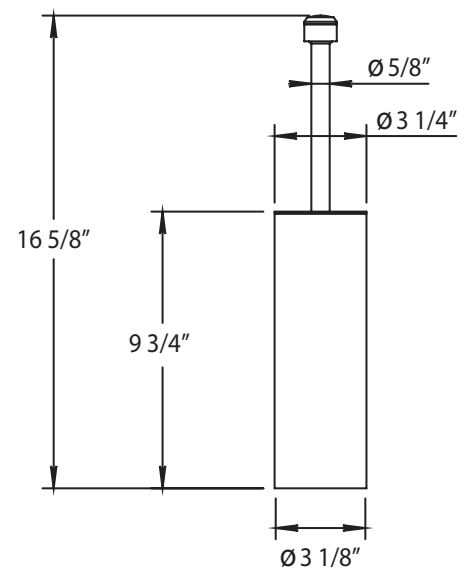

HORUS

ASCOTT TOILET BRUSH SET

102.32.619

- Solid Brass
- Wall Hung
- Mounting Hardware Included

STANDARD FINISHES

SPECIALTY FINISHES

GLOSSY FINISHES

MATTE FINISHES