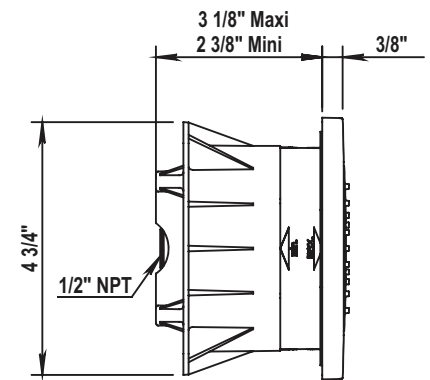

HORUS

NEW WAVE BODY SPRAY WITH RAIN JET SPRAY

100.40.533

STANDARD FINISHES

PC Chrome