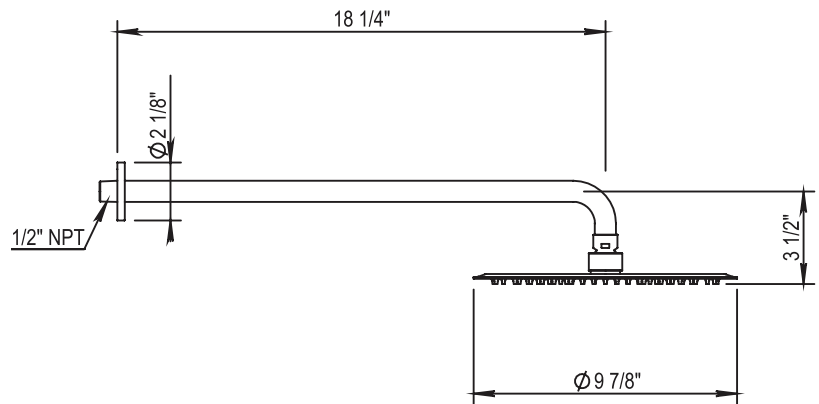

HORUS

NEW WAVE 10" SHOWERHEAD AND SHOWER ARM

100.40.536

STANDARD FINISHES

PC Chrome

NC Black Chrome