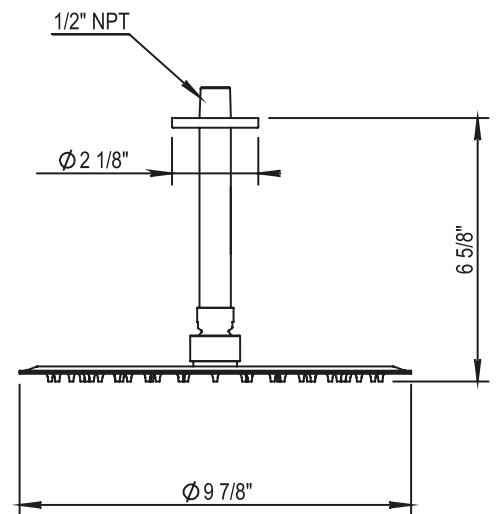

HORUS

NEW WAVE 10" SHOWERHEAD WITH CEILING ARM

100.40.540

STANDARD FINISHES

PC Chrome

NC Black Chrome