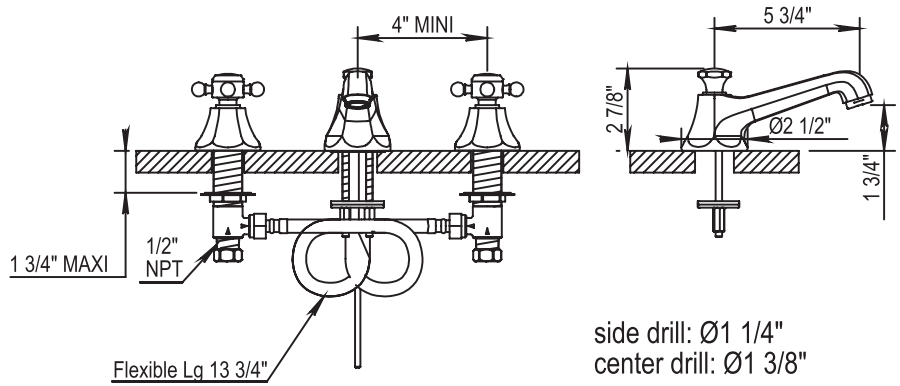

HORUS

ASCOTT 3 HOLE BASIN MIXER

102.62.260

102.35.260

- Cartridge:
Cross handle: 2x HOP92.118.BT.R
Lever handle: 1x HOP92.118.BT.L (left) & 1x HOP92.118.BT.R (right)

STANDARD FINISHES

SPECIALTY FINISHES

GLOSSY FINISHES