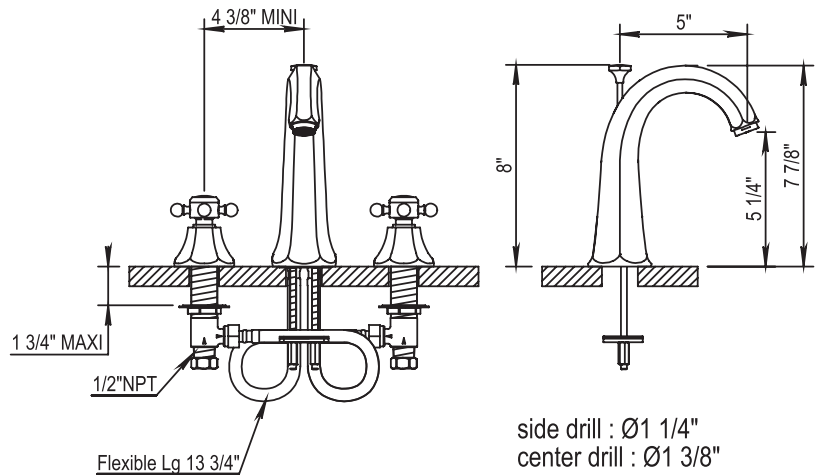

HORUS

ASCOTT 3 HOLE BASIN MIXER

102.62.261

102.65.261

- Cartridge:
Cross handle: 2x HOP92.118.BT.R
Lever handle: 1x HOP92.118.BT.L (left) & 1x HOP92.118.BT.R (right)

STANDARD FINISHES

SPECIALTY FINISHES

GLOSSY FINISHES