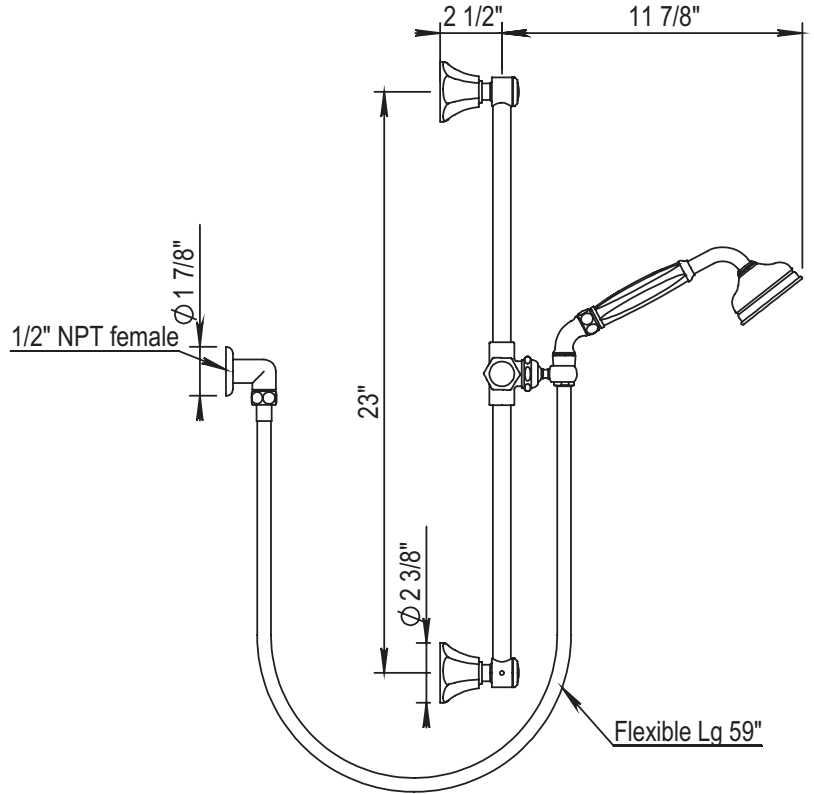

## ASCOTT VINTAGE HANDSHOWER & SLIDE BAR

102.62.532

- Wall Union
- 59" Metal Hose
- Swiveling Handshower Holder
- 23 5/8" Sliding Wall Bar
- All Metal Handle Available
- Anti-calcium Handshower