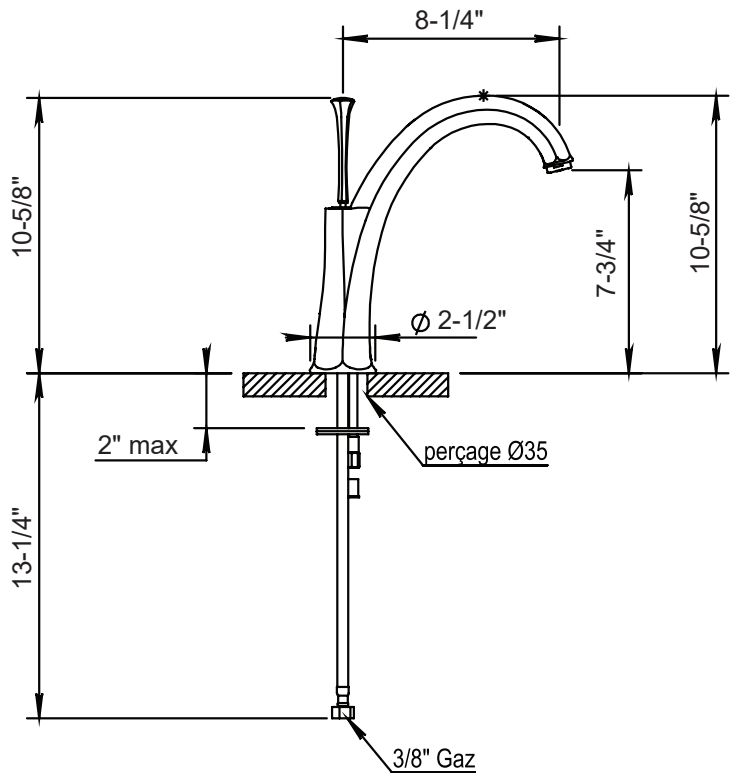

HORUS

KITCHEN SINGLE LEVER KITCHEN MIXER

102.65.703

- Cartridge: HOP6209BT

STANDARD FINISHES

SPECIALTY FINISHES

GLOSSY FINISHES

MATTE FINISHES