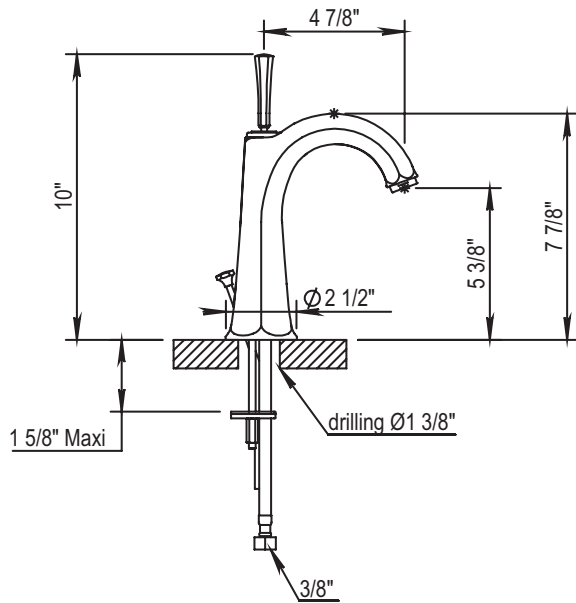

HORUS

ASCOTT SINGLE HOLE BASIN MIXER

102.65.708

- Cartridge: HOP6213BT

STANDARD FINISHES

SPECIALTY FINISHES

GLOSSY FINISHES

MATTE FINISHES