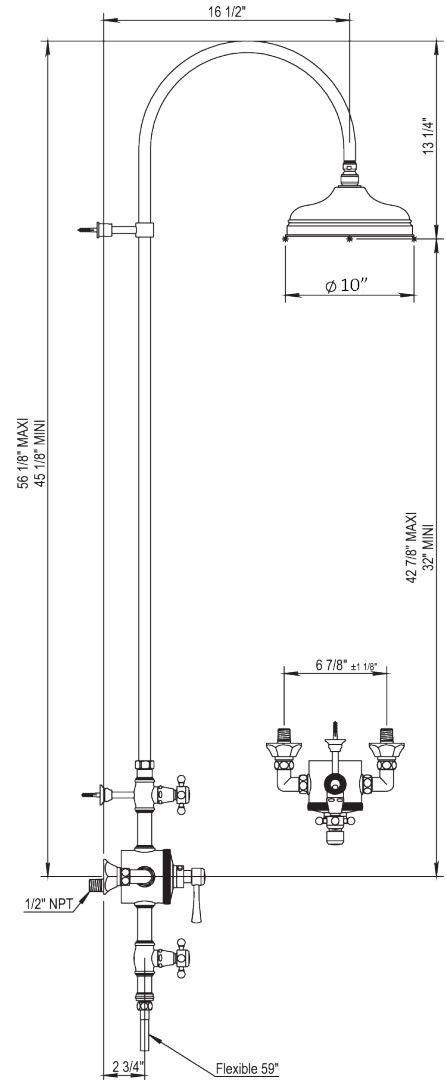

HORUS

ASCOTT EXPOSED THERMOSTATIC SHOWER

102.65.745-10

- Thermostatic Cartridge: HOP92.788BT
- Volume Control Cartridges: HOP92.553BT

STANDARD FINISHES

SPECIALTY FINISHES

GLOSSY FINISHES

MATTE FINISHES