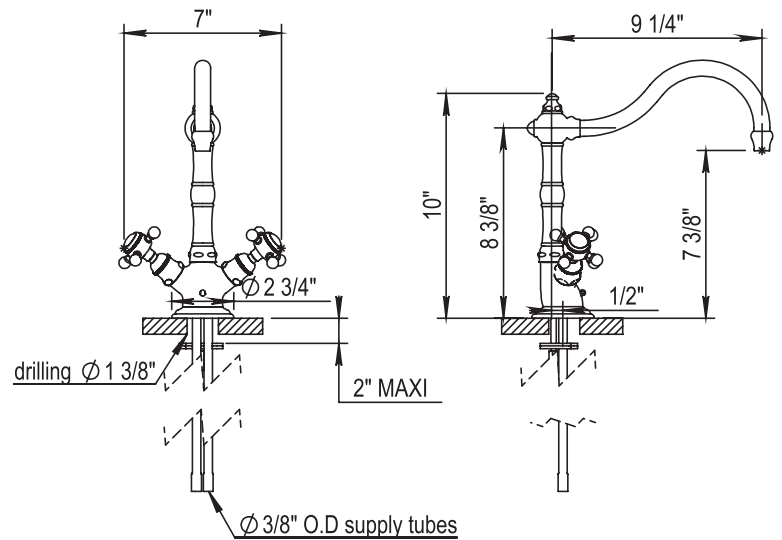

## KITCHEN SINGLE HOLE 2 HANDLE KITCHEN FAUCET

102.66.103

- Cartridge: HOP92.118BT.L (left) & HOP92.118BT.R (right)