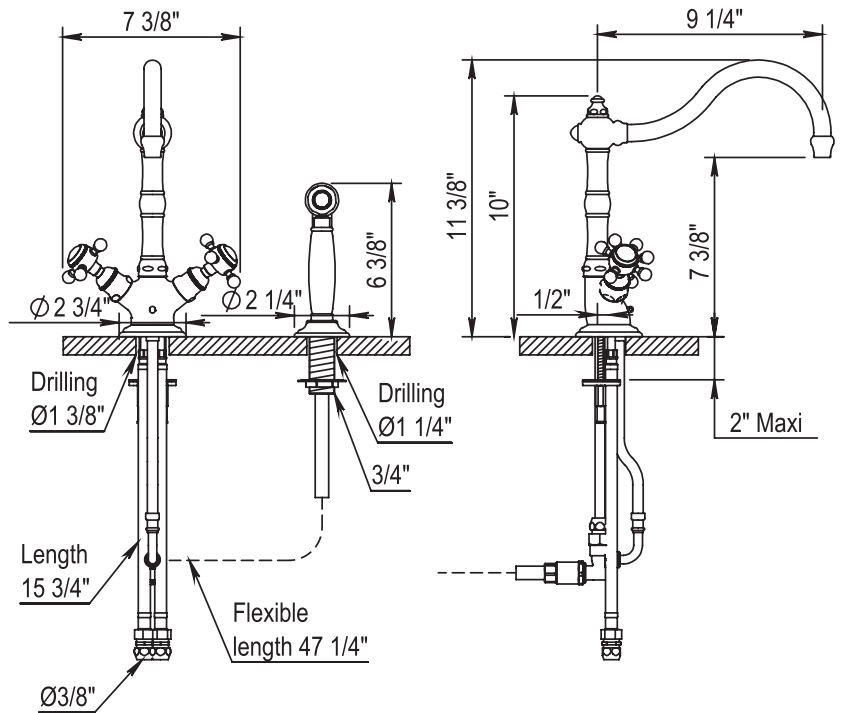

HORUS

KITCHEN SINGLE HOLE 2 HANDLE KITCHEN FAUCET WITH SIDE SPRAY

102.66.123

- Cartridge: HOP92.118BT.L (left) & HOP92.118BT.R (right)

STANDARD FINISHES

SPECIALTY FINISHES

GLOSSY FINISHES

MATTE FINISHES