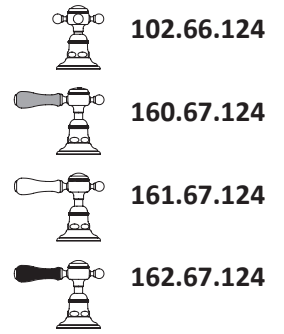

HORUS

KITCHEN 4 HOLE WALL MOUNT KITCHEN FAUCET

- Cartridge: HOP92.118BT.L (left) & HOP92.118BT.R (right)

STANDARD FINISHES

SPECIALTY FINISHES

GLOSSY FINISHES

MATTE FINISHES