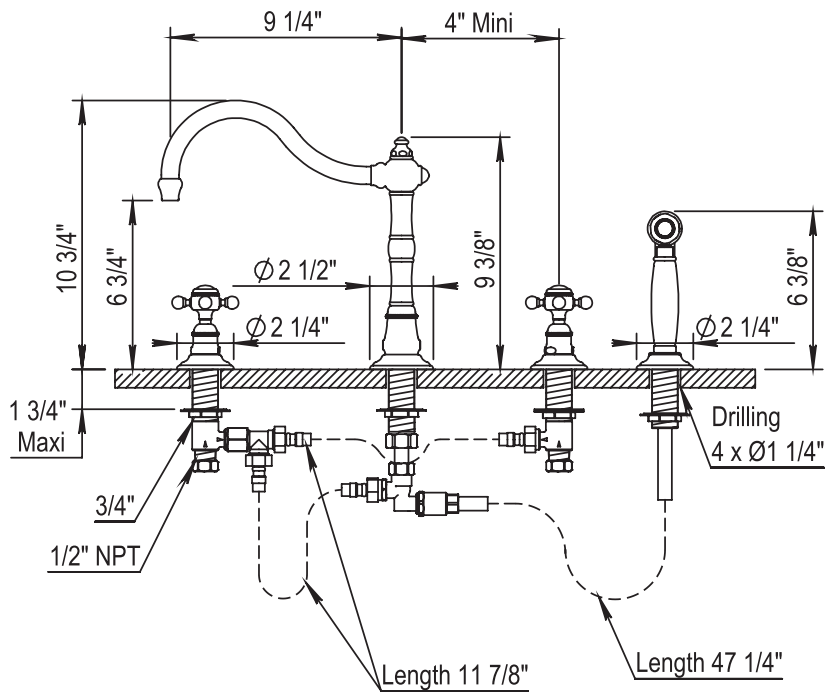

HORUS

KITCHEN 4 HOLE WALL MOUNT KITCHEN FAUCET

- Cartridge: HOP92.118BT.L (left) & HOP92.118BT.R (right)

STANDARD FINISHES

SPECIALTY FINISHES

GLOSSY FINISHES

MATTE FINISHES