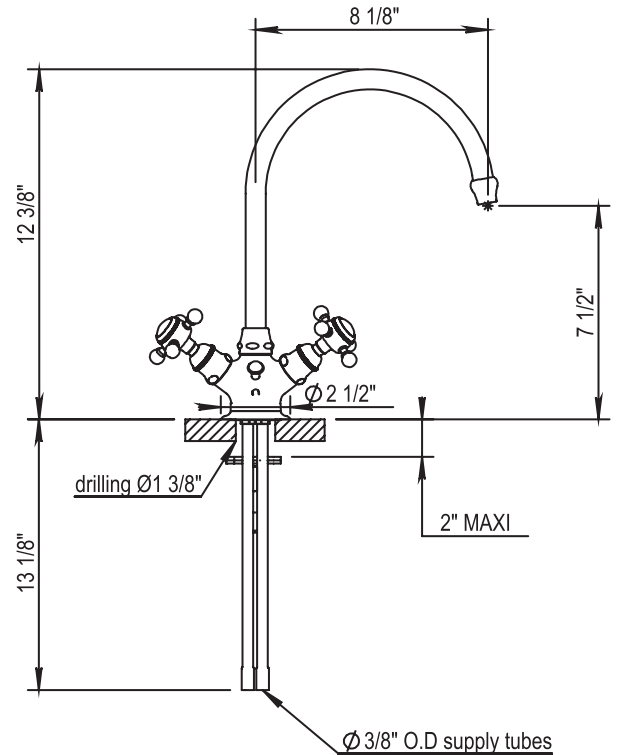

HORUS

KITCHEN SINGLE HOLE 2 HANDLE KITCHEN FAUCET

102.66.133

- Cartridge: HOP92.118BT.L (left) & HOP92.118BT.R (right)

STANDARD FINISHES

SPECIALTY FINISHES

GLOSSY FINISHES

MATTE FINISHES