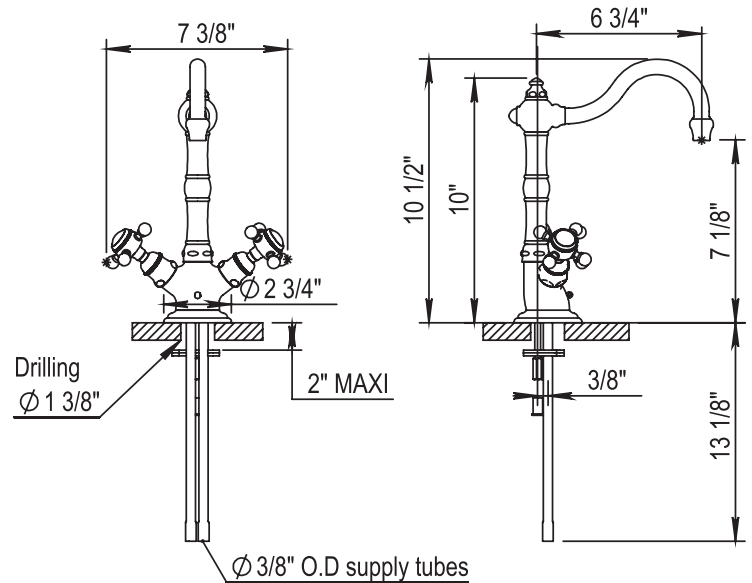

HORUS

KITCHEN SINGLE HOLE 2 HANDLE KITCHEN FAUCET

102.66.139

- Cartridge: HOP92.118BT.L (left) & HOP92.118BT.R (right)

STANDARD FINISHES

SPECIALTY FINISHES

GLOSSY FINISHES

MATTE FINISHES