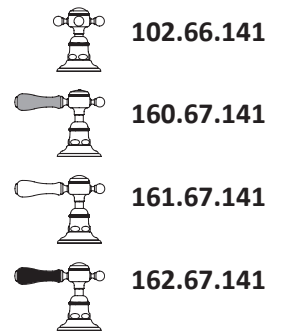

# HORUS

## KITCHEN 2 HOLE GOOSENECK BRIDGE KITCHEN FAUCET

- Cartridge: HOP92.118BT.L (left) & HOP92.118BT.R (right)