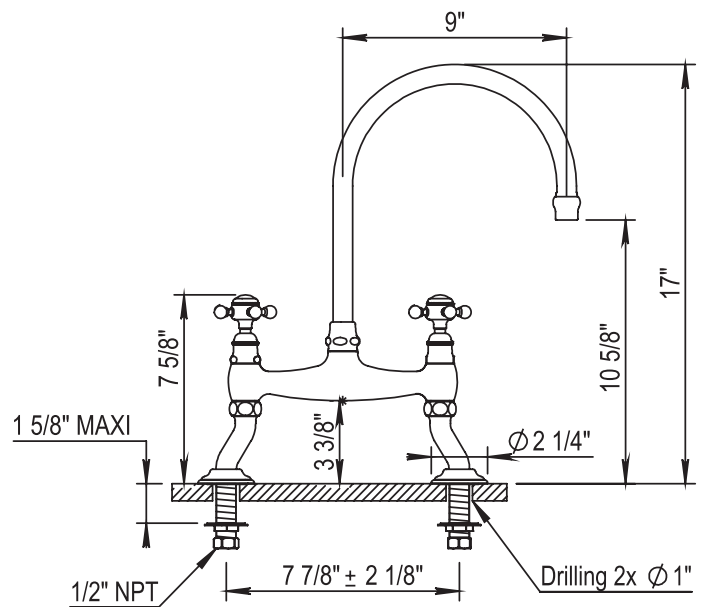

## KITCHEN 2 HOLE GOOSENECK BRIDGE KITCHEN FAUCET

- Cartridge: HOP92.118BT.L (left) & HOP92.118BT.R (right)