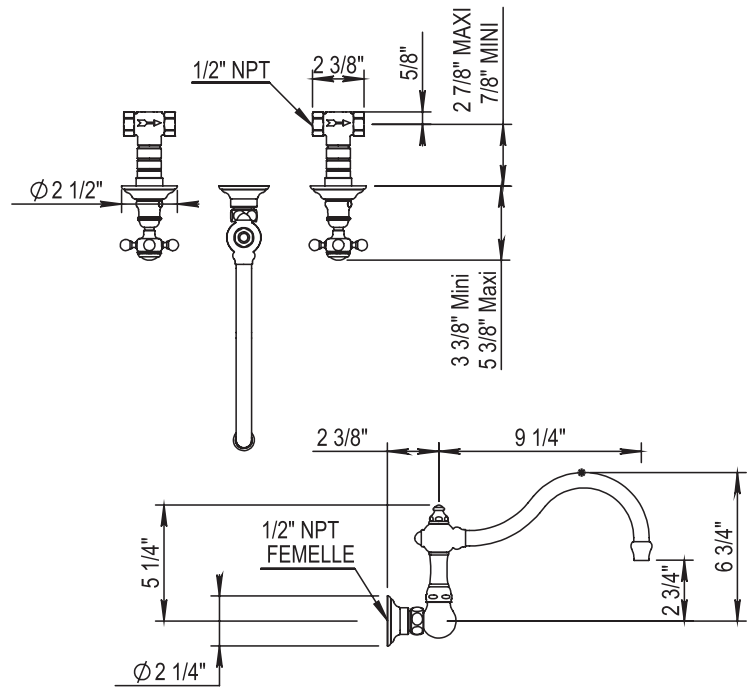

## KITCHEN 3 HOLE WALL MOUNT KITCHEN FAUCET

- Cartridge: HOP92.026BT (right) & HOP92.126BT (left)