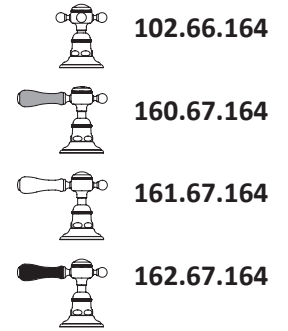

## KITCHEN 3 HOLE WALL MOUNT KITCHEN FAUCET

- Cartridge: HOP92.026BT (right) & HOP92.126BT (left)