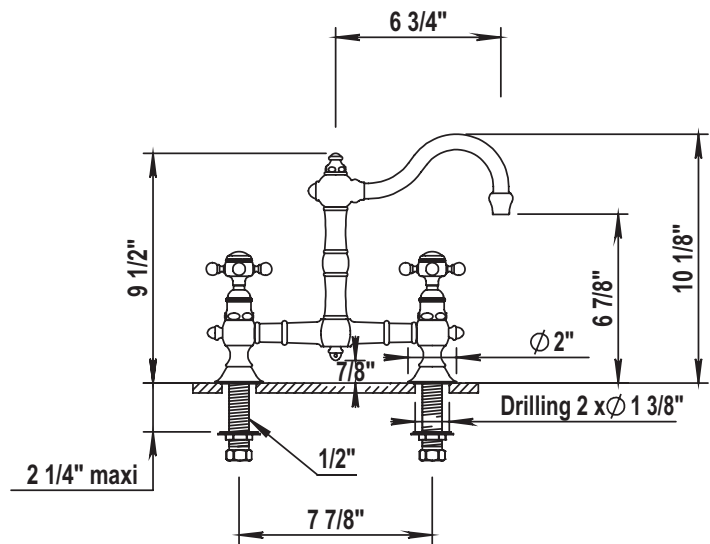

HORUS

ST GERMAIN 2 HOLE BRIDGE BASIN MIXER

102.66.207

160.67.207

161.67.207

162.67.207

- Cartridge:
- Cross handle: 2x HOP92.026BT
- Lever handle: HOP92.026BT (right) & HOP92.126BT (left)

STANDARD FINISHES