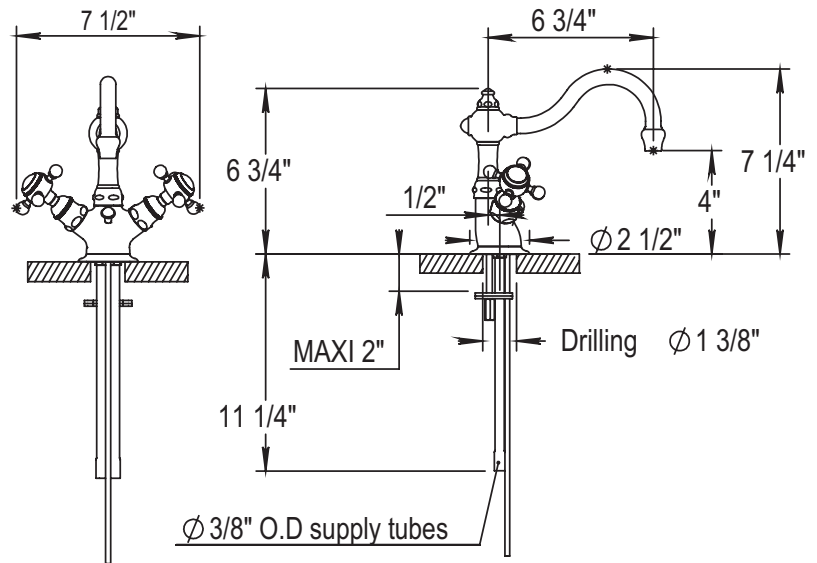

HORUS

ST GERMAIN SINGLE HOLE TWO HANDLE BASIN MIXER

102.66.208

- Cartridge: 2X HOP92.118BT.R

STANDARD FINISHES

SPECIALTY FINISHES

GLOSSY FINISHES

MATTE FINISHES