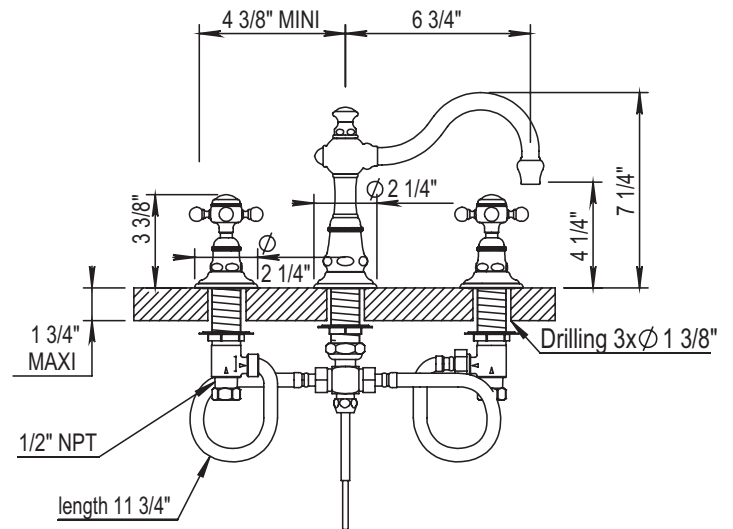

## ST GERMAIN 3 HOLE BASIN MIXER

- Cartridge:
- Cross handle: 2x HOP92.118BT.R
- Lever handle: HOP92.118BT.R (right) & HOP92.118BT.L (left)