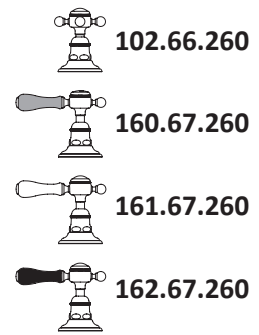

## ST GERMAIN 3 HOLE BASIN MIXER

- Cartridge:
- Cross handle: 2x HOP92.118BT.R
- Lever handle: HOP92.118BT.R (right) & HOP92.118BT.L (left)