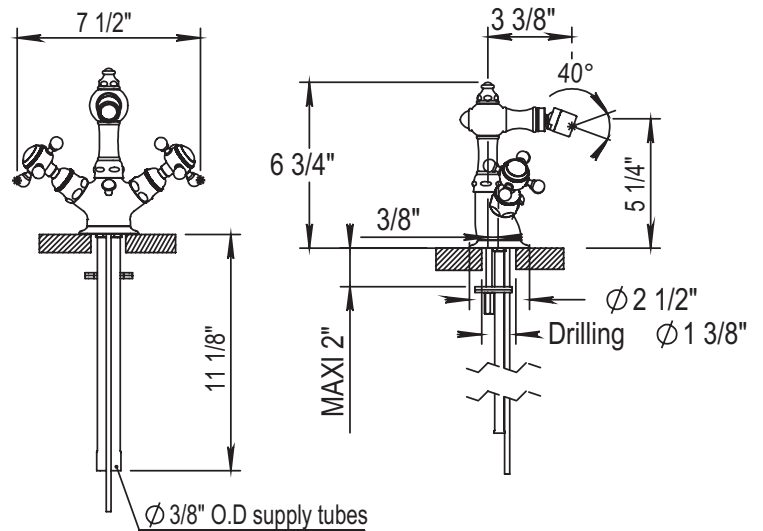

HORUS

ST GERMAIN SINGLE HOLE 2 HANDLE BIDET MIXER

102.66.311

- Cartridge: 2X HOP92.118BT.R

STANDARD FINISHES

SPECIALTY FINISHES

GLOSSY FINISHES

MATTE FINISHES