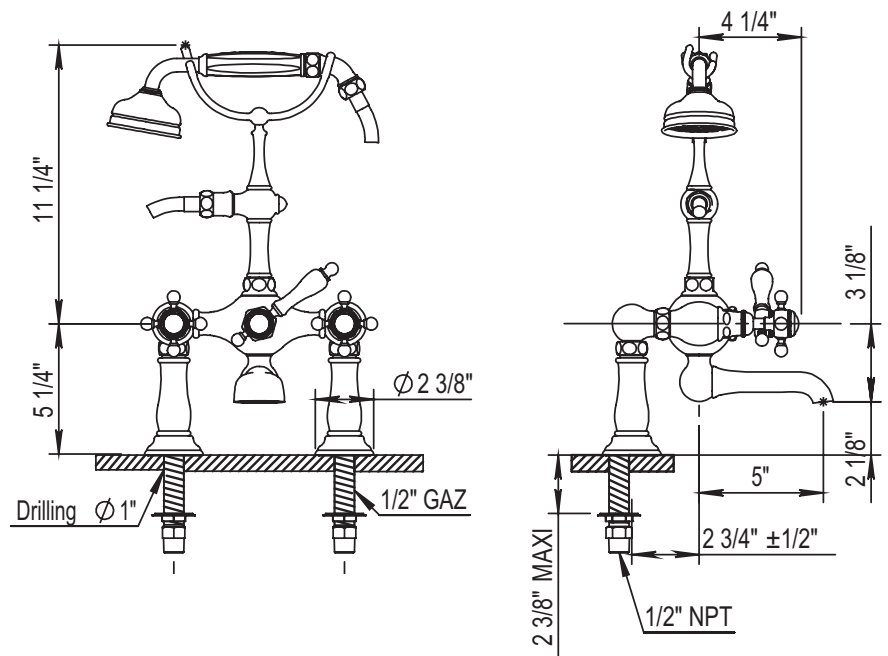

HORUS

ST GERMAIN DECK MOUNTED TUB FILLER

102.66.435

160.67.435

161.67.435

162.67.435

- 102.66.435: Middle handle is lever
- 67.435: Middle handle is cross
- Cartridge for 102.66.435: 2x HOP92.149BT.R
- Cartridge for 67.435: 1x HOP92.149BT.R (right) & 1x HOP92.149BT.L (left)