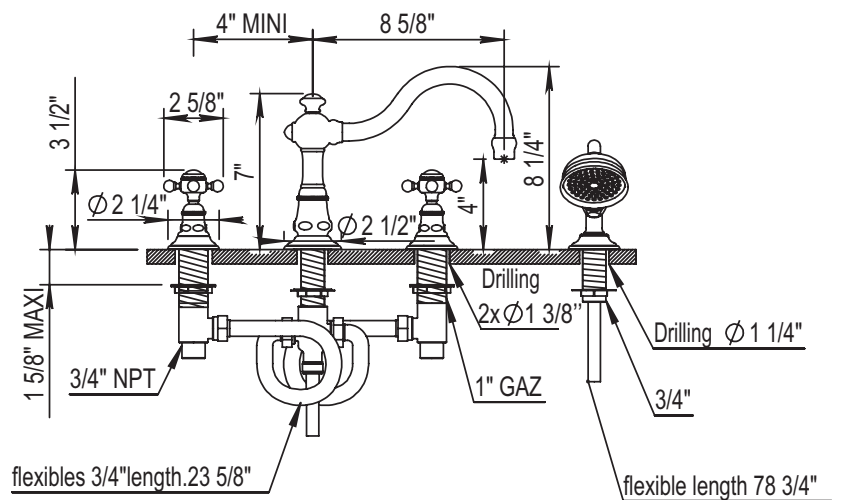

HORUS

ST GERMAIN 4 HOLE DECK TUB FILLER

-  **102.66.464**
-  **160.67.464**
-  **161.67.464**
-  **162.67.464**

- Cartridge: Cross handle: 2x HOP92.149BT.R
Lever handle: HOP92.149BT.R (right) & HOP92.149BT.L (left)