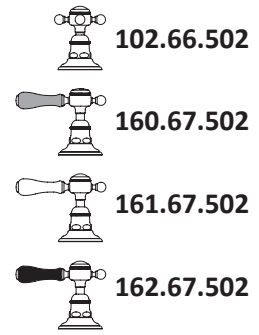

## ST GERMAIN THERMOSTATIC TRIM

- 3/4" Thermostatic Trim with service stops
- With Integrated Diverter
- Safety Stop at 37° C
- Rough in Required: 100.92.593BT