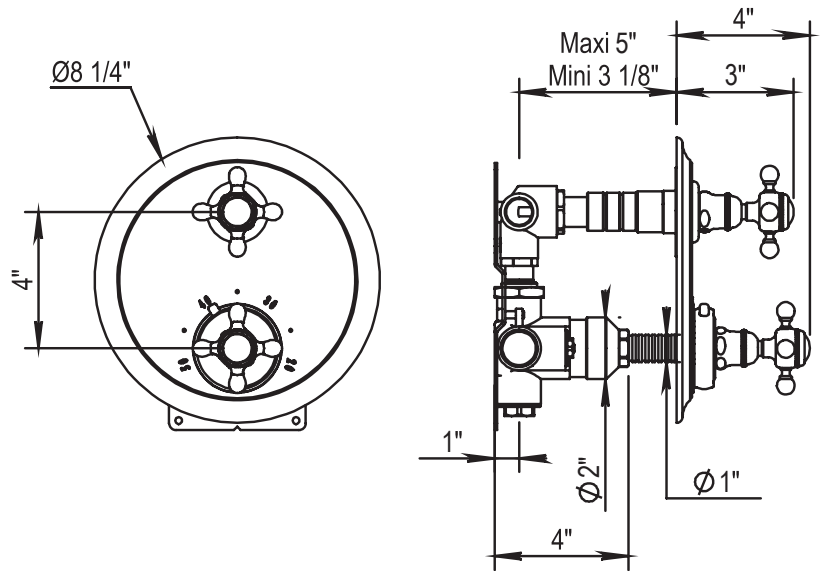

## ST GERMAIN THERMOSTATIC TRIM

- 3/4" Thermostatic Trim with service stops
- With Integrated Diverter
- Safety Stop at 37° C
- Rough in Required: 100.92.593BT